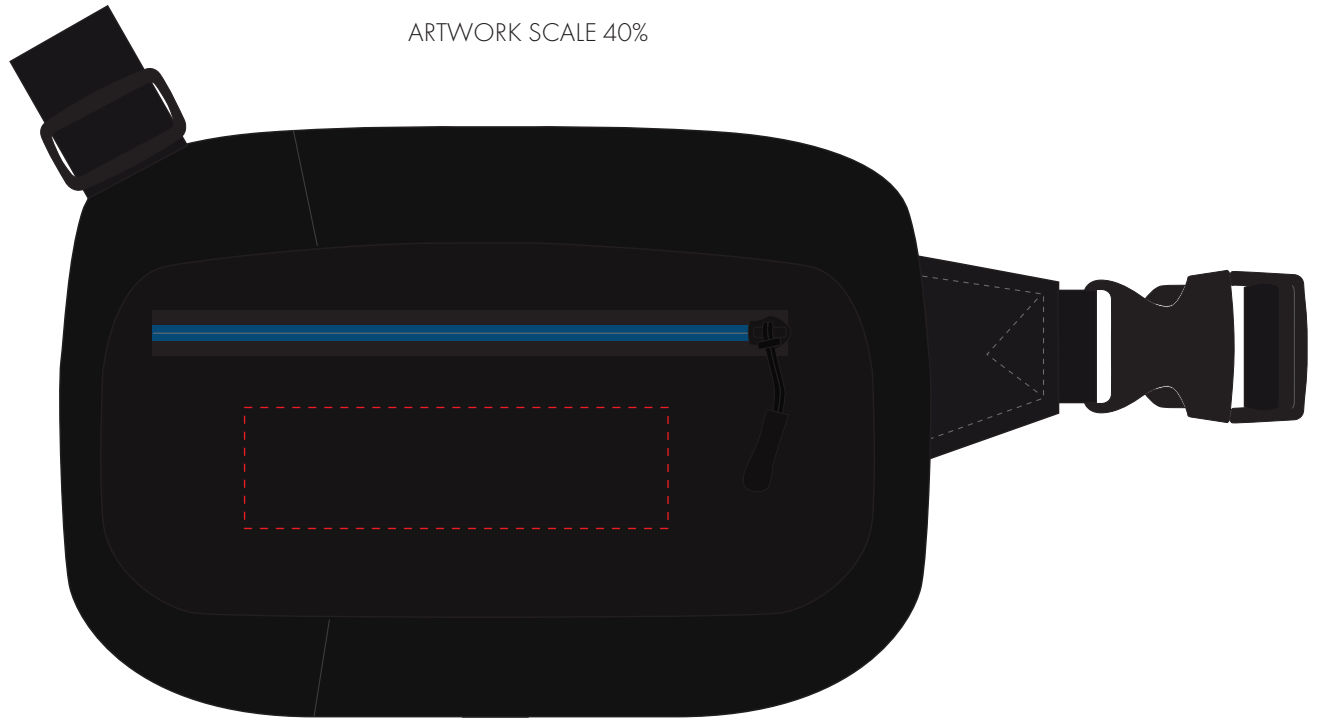

Your Ref:	Quantity:	Product Code: QB0035
Our Ref:	Version: 1	Product Colour: BLACK

PRINTING CONCERNS:**PRODUCT INFO: DUE TO THE NATURE OF THE PRODUCT THE PRINT POSITION MAY VARY BY 2 - 3 MM**

We stock this item in the following colours

PANTONE REFERENCE(S)
 Full Colour Printing

ARTWORK SCALE 100%
Max print area: 140mm x 40mm

Product Image for visualisation
- colours may vary

The dashed line is to demonstrate print area and will not appear on your printed item